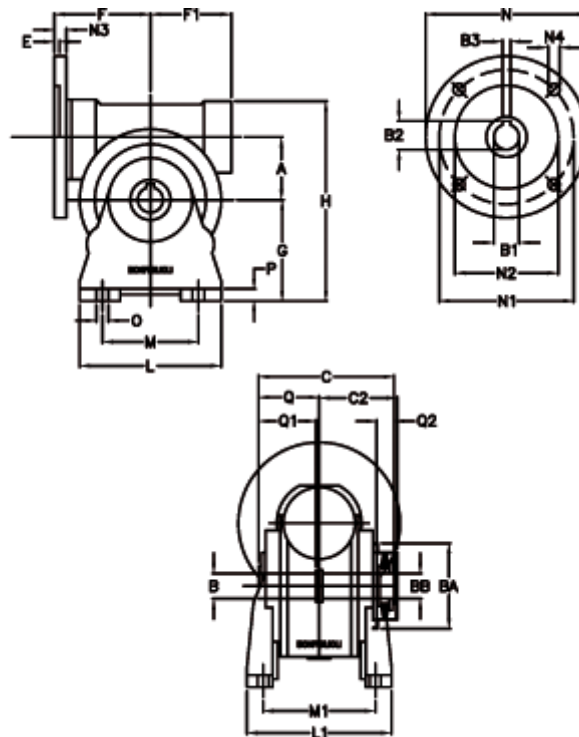

Article number: 390204403522736

Description: Worm Gear with Torque Limiter  
VF 44-L2-A-35-P71B5

## Measures

a = 44.60	C2 = 48	L1 = 98.0	O = 8.5
B = 18	Description = VF 44A-xx-71B5	m = 52	P = 10
B1 E7 = 14	E = 2.0	M1 = 81.0	Q = 32.0
B2 = 16.3	F = 65	N = 160	Q1 = 32
B3 H9 = 5	F1 = 54	N1 = 130	Q2 = 12
BA = 40	g = 72	N2 = 110	
BB H7 = 11	H = 143	N3 = 10.5	
C = 79	L = 90	N4 = 9,5	